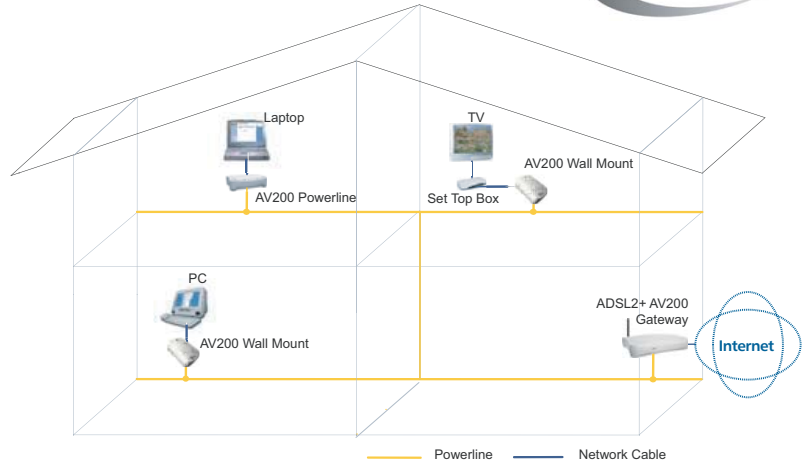

Corinex AnyWire Connectivity™

200
Mbps **PLC**

Video Solutions

Corinex Communications' line of video solutions delivers breakthrough speeds of up to 200Mbps to support the transmission of Video, Voice and Data anywhere throughout a home, office, or larger building! Our plug and play products allow you to create a network without adding new wiring - simply plug a Corinex Ethernet Adapter into an existing electrical, coaxial or phone outlet. Simultaneous multi-channel distribution of IP TV (including HDTV), VoIP, online gaming, broadband access, streaming video or audio, or other media PC content to every room in a home or building, is fully supported by our industry-leading bandwidth and Quality of Service. Corinex video solutions also comply with UPA and HPNA3.0 industry standards.

200Mbps Video, Voice, Data solutions over existing electrical and TV cables!

CXP-AV200-RTR

Corinex AV200 Powerline Router

CXA-AV200-RTG

Corinex ADSL2+ AV200 Gateway

- 200Mbps digital backbone (Powerline or Coax)
- ADSL2+ modem (Gateway only)
- Wireless G (Gateway only)
- Distance of up to 4000 feet (1200 meters) on AV200 CableLAN
- Distance of up to 1000 feet (300 meters) on AV200 Powerline
- CSMA/CARP protocol
- 802.1Q VLAN & Optimized VLANs
- Powerful DES/3DES encryption
- 8-level QoS priority queue and mapping support
- Plug & Play

CXP-AV200-WME

Corinex AV200 Powerline Wall Mount

CXP-AV200-ETH

Corinex AV200 Powerline Adapter

The first 200Mbps Powerline solutions in the world, including the new Corinex ADSL2+ AV200 Wireless Powerline Gateway! Corinex AV200 Powerline products use electrical wiring to deliver multiple streaming video, audio, and broadband signals throughout a building. Multiple form factors (desktop and wall mount) and a fully featured router (with built-in firewall and NAT) are available for deployments in homes, multi dwelling units, offices, and more!